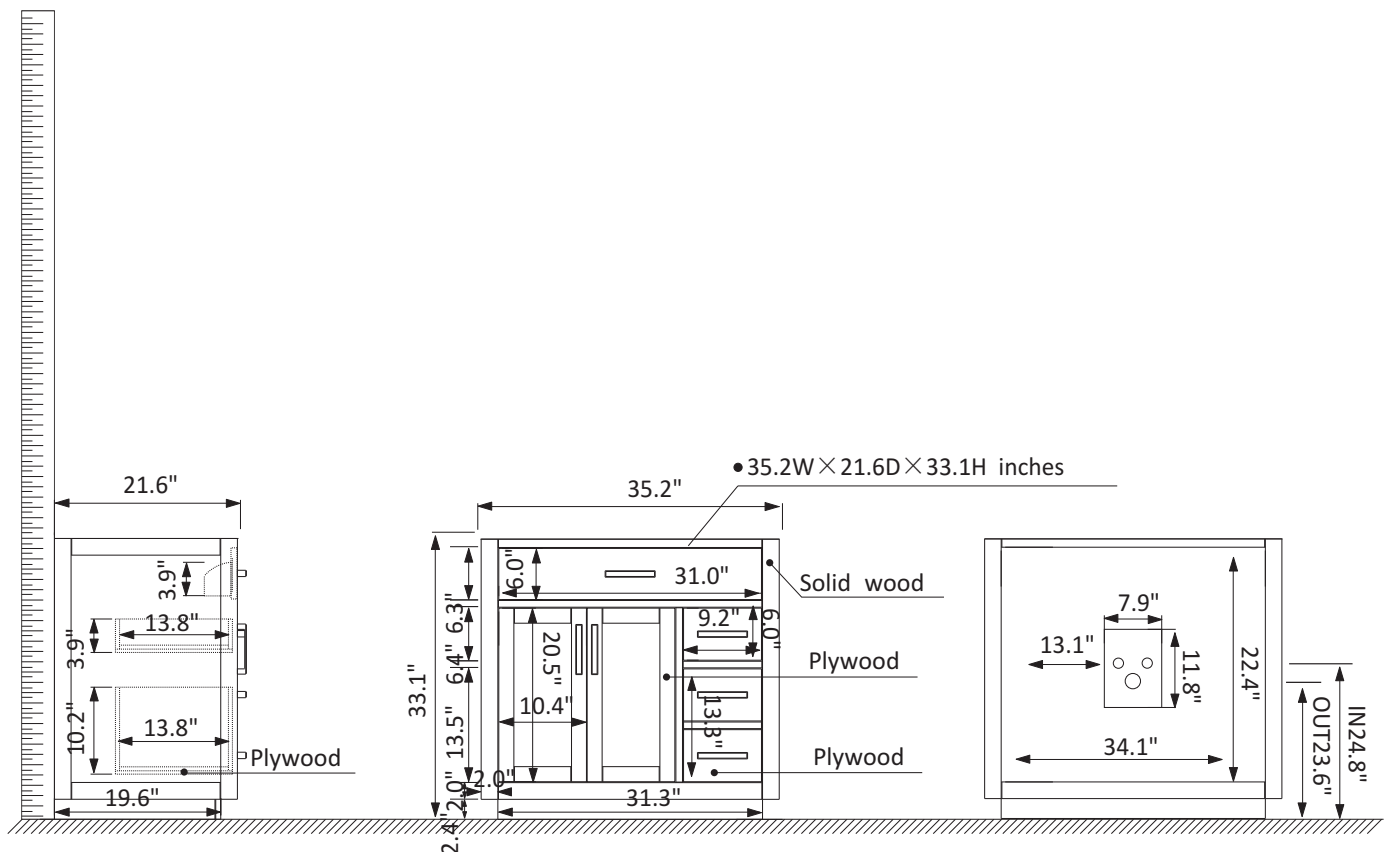

Altair Ivy Vanity Collection 531036-CAB-RB-NM

Features

Construction: Solid wood / plywood

Finish: White or Royal Blue Finish

Countertop: Space for custom countertop and sink

Sink: Accommodate Standard Oval and Rectangular undermount sinks

Faucet: Room for Single Hole, Narrow or Wide Spread Faucet Plumbing.

Door/Drawer: 1 flip-down drawer on top, 1 soft-closing drawer and 1 dual soft-closing drawer on right, two soft-closing doors

Hardware: Brushed copper finish hardware